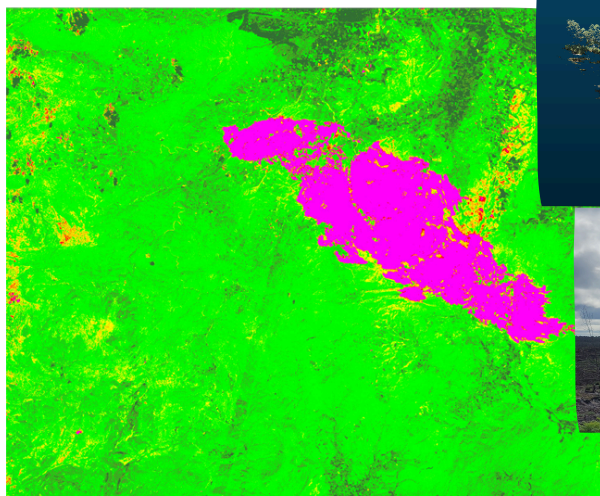

Visitas técnicas e de campo na região francesa da Nova Aquitânia

Severity Level	$\Delta$ NBR Range (scaled by $10^3$ )	$\Delta$ NBR Range (not scaled)
Enhanced Regrowth, high (post-fire)	-500 to -251	-0.500 to -0.251
Enhanced Regrowth, low (post-fire)	-250 to -101	-0.250 to -0.101
Unburned	-100 to +99	-0.100 to +0.99
Low Severity	+100 to +269	+0.100 to +0.269
Moderate-low Severity	+270 to +439	+0.270 to +0.439
Moderate-high Severity	+440 to +659	+0.440 to +0.659
High Severity	+660 to +1300	+0.660 to +1.300