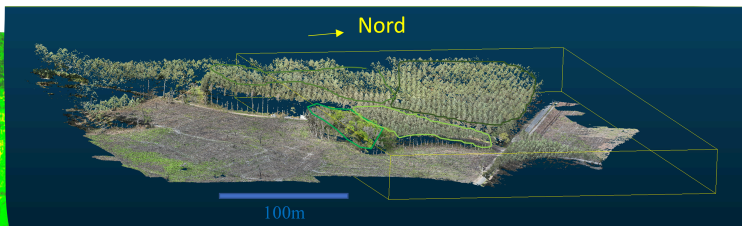

Visitas técnicas e de campo na região francesa da Nova Aquitânia

Severity Level	$\Delta$ NBR Range (scaled by $10^3$ )	$\Delta$ NBR Range (not scaled)
Enhanced Regrowth, high (post-fire)	-500 to -251	-0.500 to -0.251
Enhanced Regrowth, low (post-fire)	-250 to -101	-0.250 to -0.101
Unburned	-100 to +99	-0.100 to +0.99
Low Severity	+100 to +269	+0.100 to +0.269
Moderate-low Severity	+270 to +439	+0.270 to +0.439
Moderate-high Severity	+440 to +659	+0.440 to +0.659
High Severity	+660 to +1300	+0.660 to +1.300